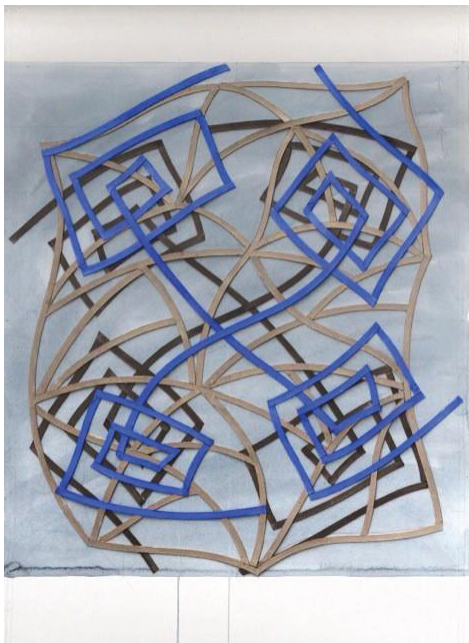

Don Gummer

The Armature of Emotion:
Drawings and Sculpture

Attribution???

March 3 - June 11, 2015

WALSH
ART GALLERY