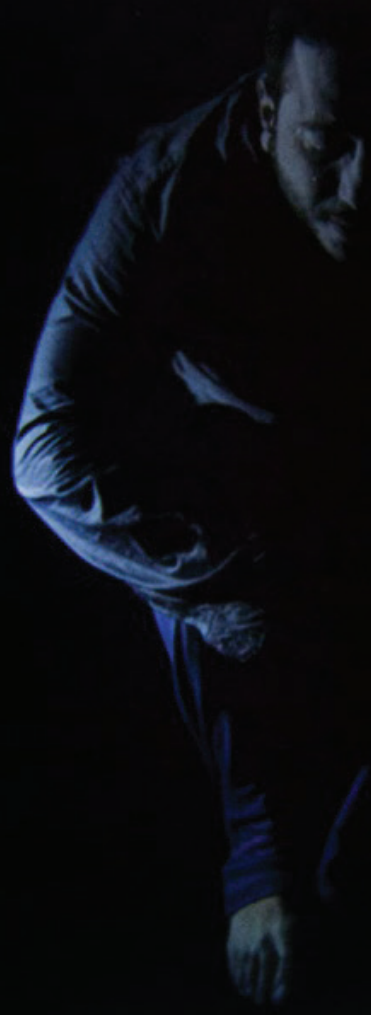

MAJED LABABIDI

AYA ALFAHEL

YOUSSEF ALABED

THE DEPRIVED

AFILM BY HALA AL-ABED

DIRECTED BY HALA AL-ABED MUSIC BY EMMETT COOKE-PREMIUM BEA

CAMEDRAMAN AMR BAYOMI EDITED BY BASMA ZAKI